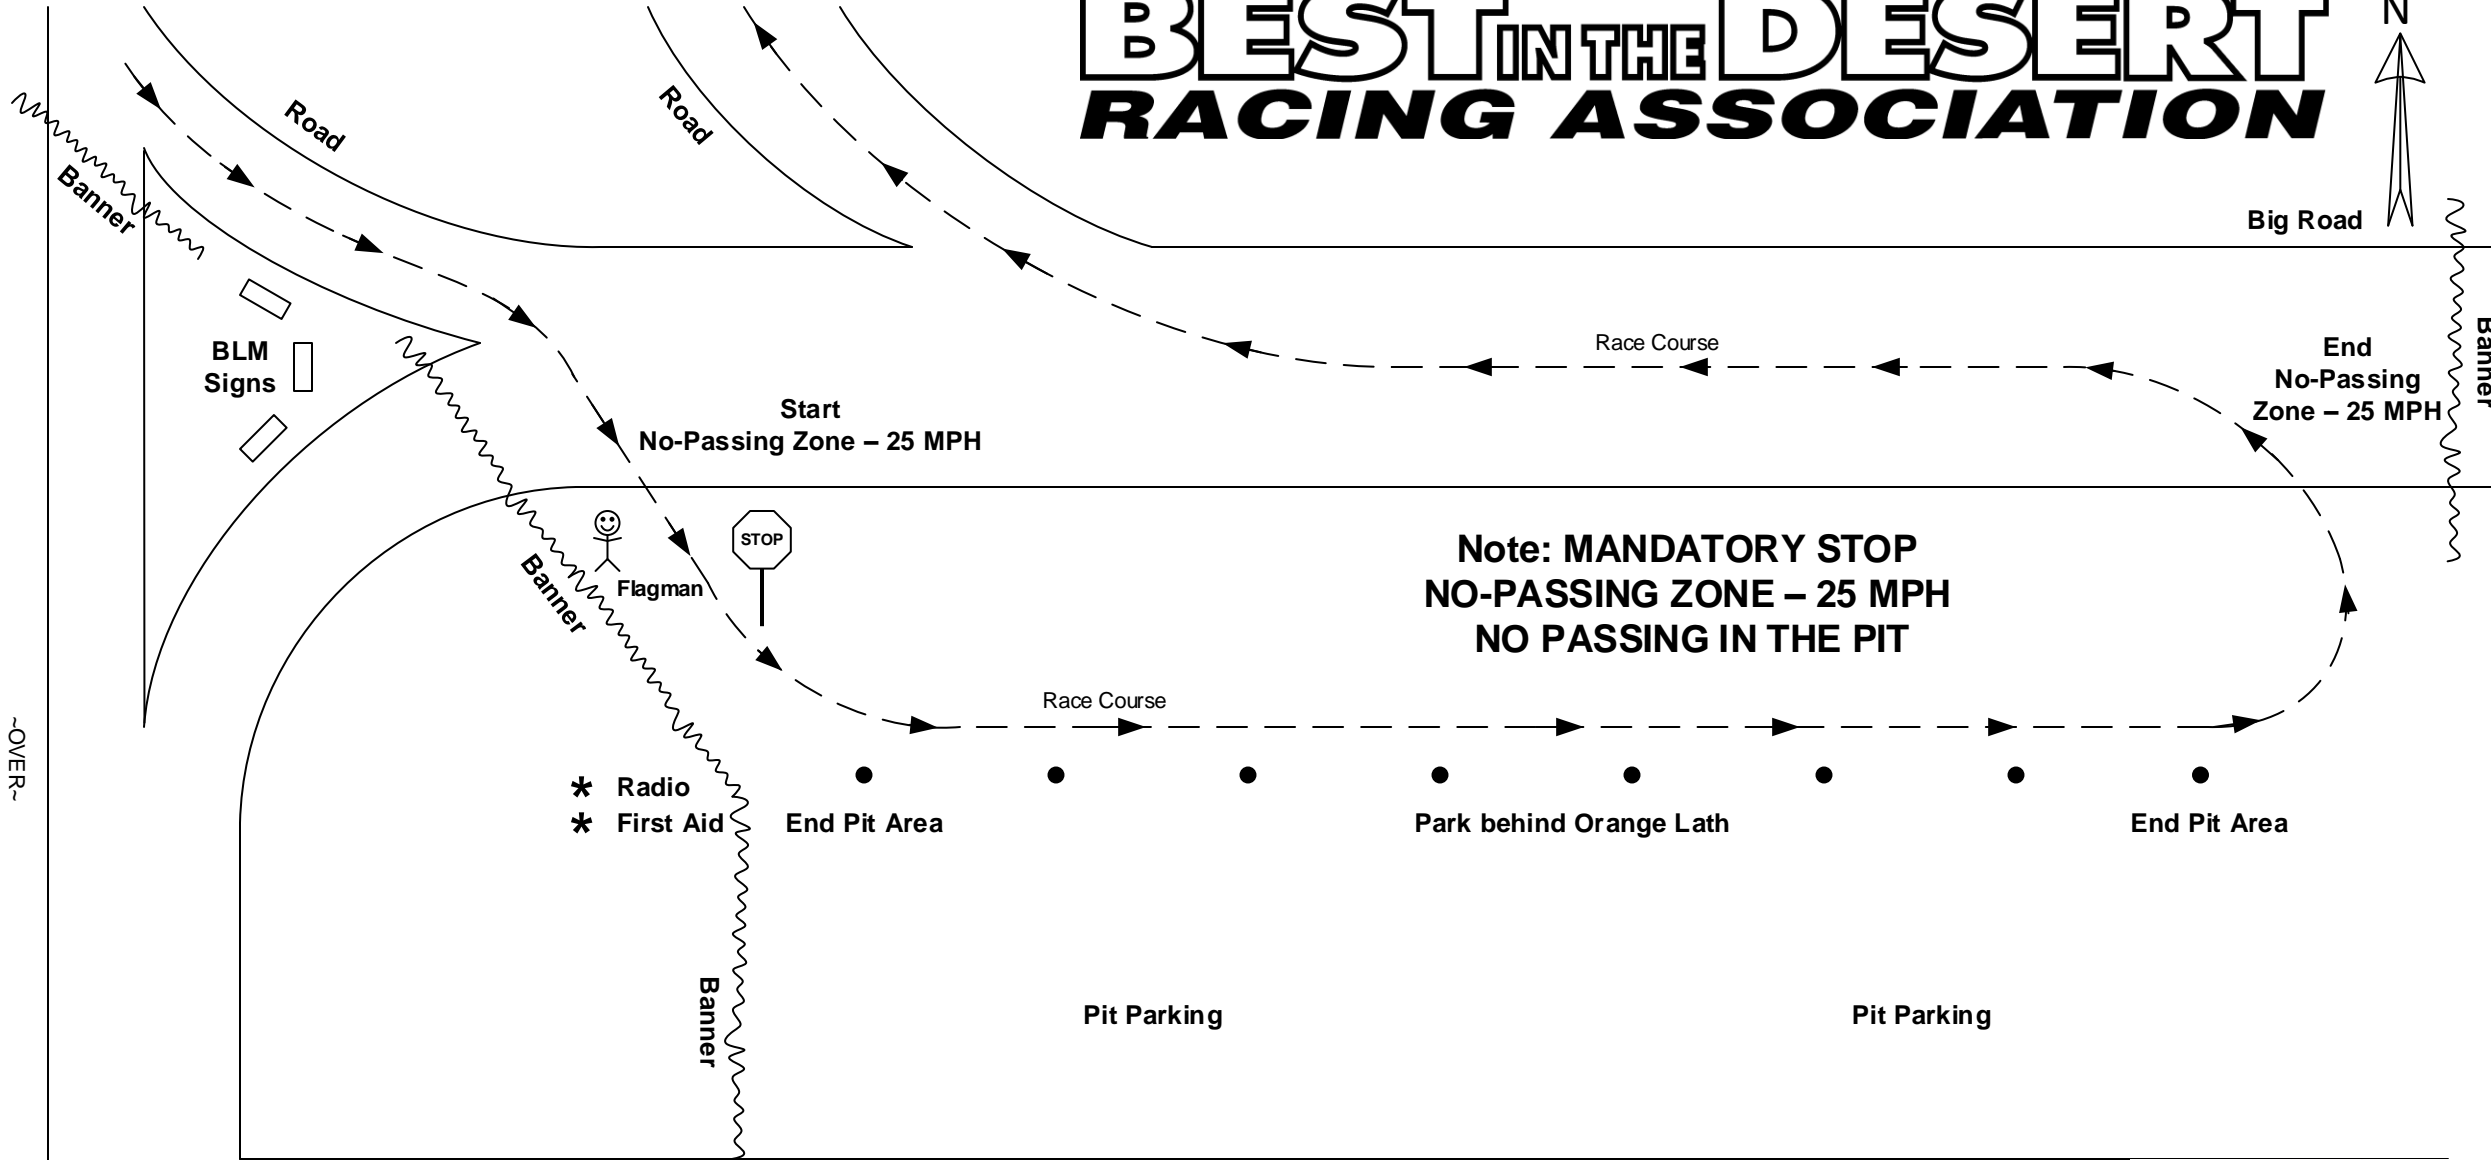

# BEST IN THE DESERT RACING ASSOCIATION

~OVER~

Pit Support Vehicle Access Road

To Parker  
↓

**Midway Alternate Pit Area**  
Red Pit Pass Required

**GMZ UTV WINTER NATIONALS**  
**CASEY FOLKS PARKER "250"**  
Presented by Polaris