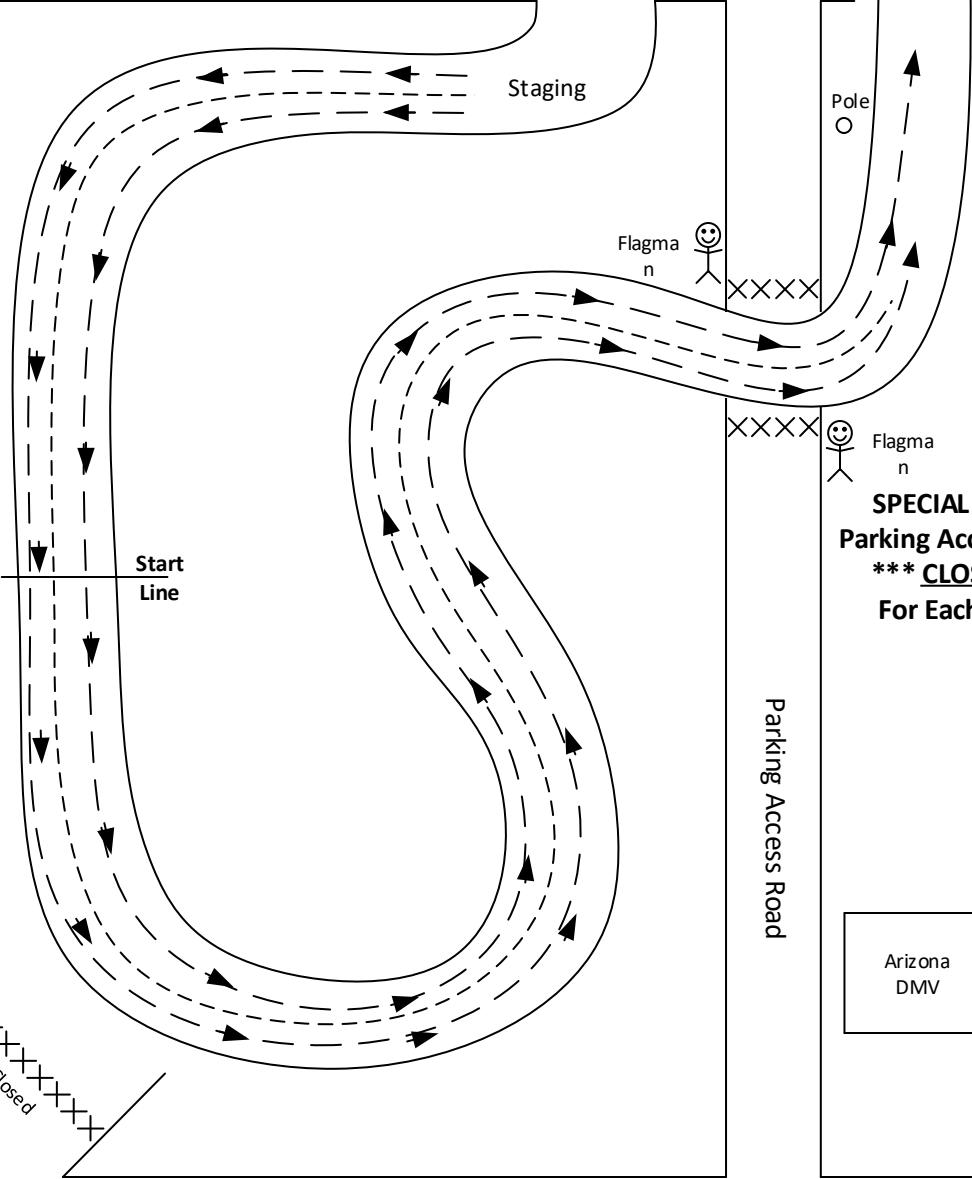

Hay Barns

Parking Access Road

Fence

BEST IN THE DESERT RACING ASSOCIATION

BlueWater Parker "425"
Presented by Impact
1st Race
Staging / Start Line

Parker Airport

Landing Strip

Fence

Fence

Flagman

Pole

Flagman

SPECIAL NOTE:
Parking Access Road
*** **CLOSED** ***
For Each Start

Parking Access Road

Arizona DMV

Road Closed

Cemetery Paved Road