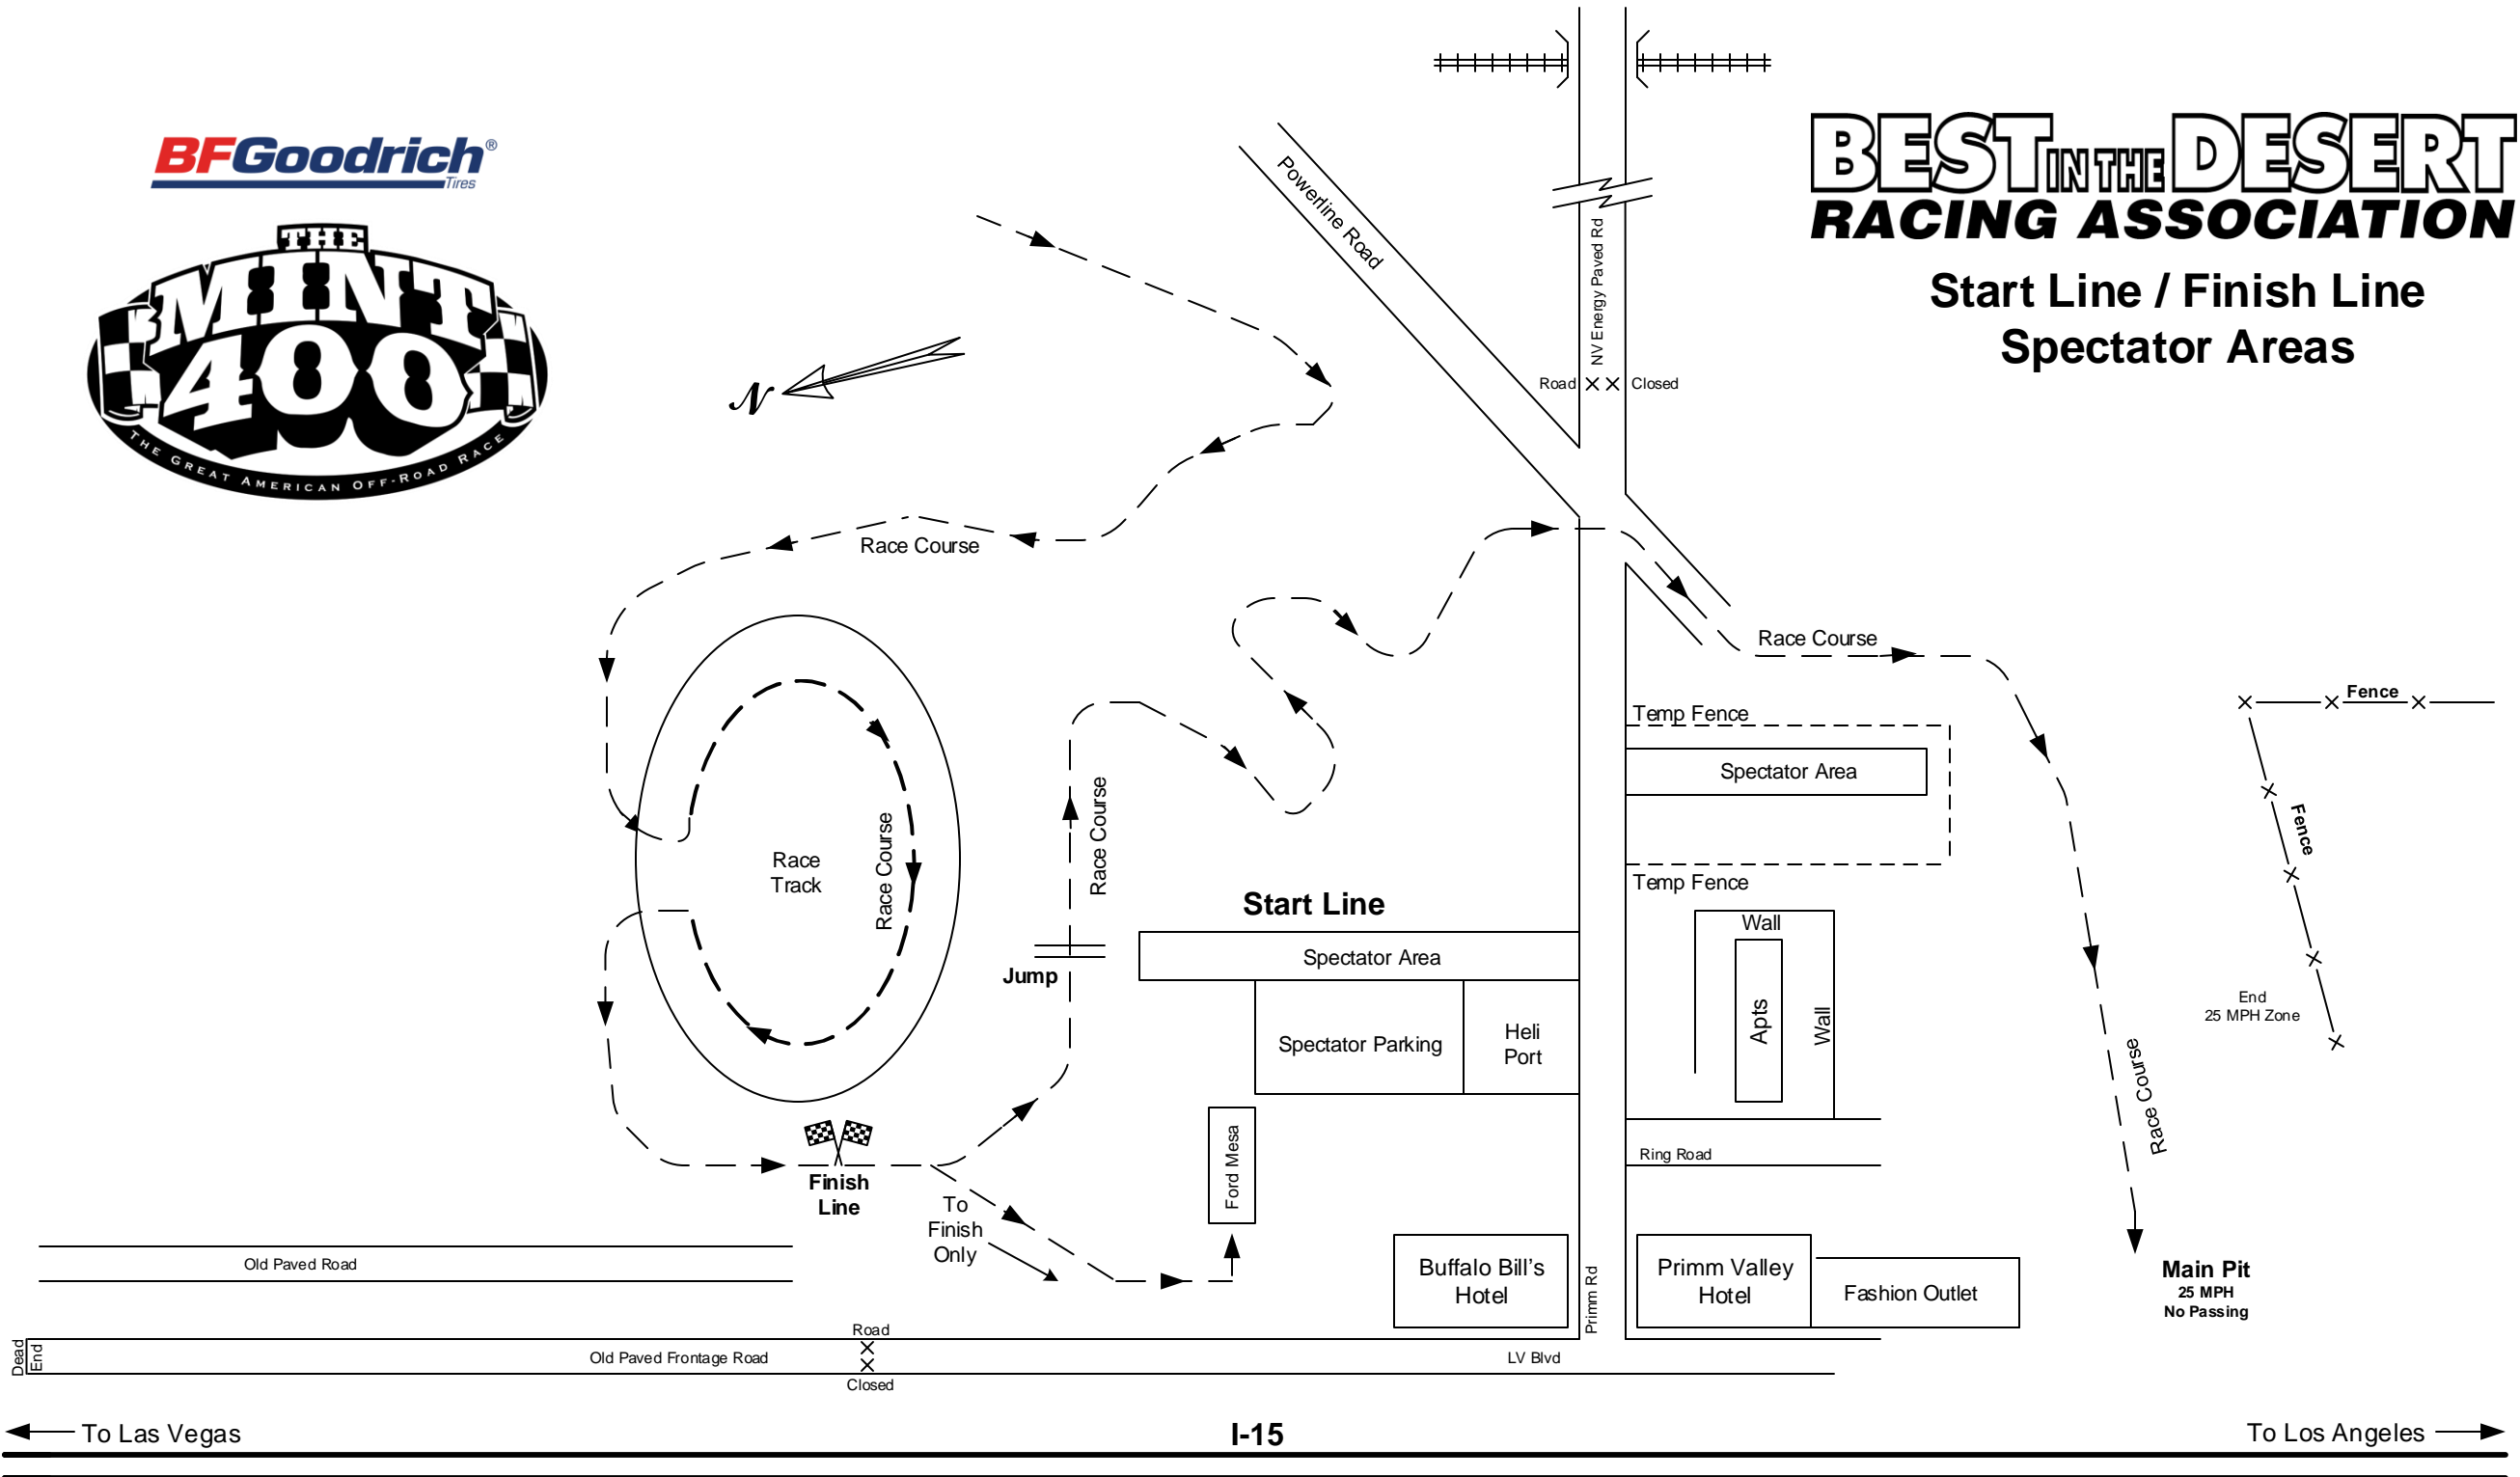

BEST IN THE DESERT RACING ASSOCIATION

Start Line / Finish Line Spectator Areas

Dead End

← To Las Vegas

I-15

To Los Angeles →