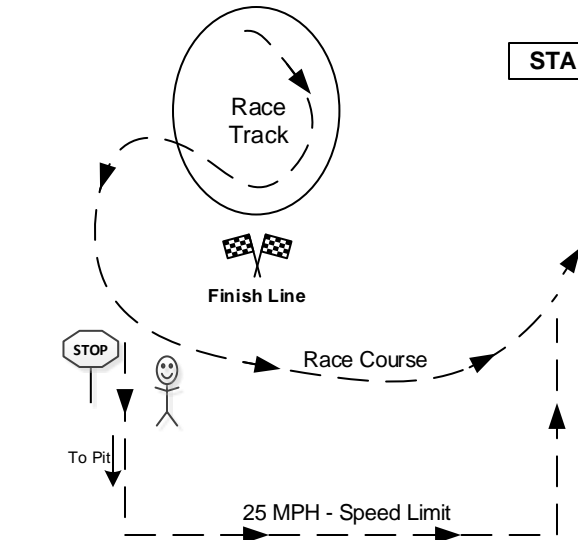

**START**

**Limited Pit Parking**  
Tell your people to park at the Mall and WALK IN !!!

**Limited Pit Parking**  
Tell your people to park at the Mall and WALK IN !!!

**Limited Pit Parking**  
Tell your people to park at the Mall and WALK IN !!!

# MINT 400 Main Pit Area

**Special Pit for Classes:**  
 4500 (Vintage) - 5100 (Stock VW) - Spt 8100 - 5500 (Zero)  
 All JS - 1700-2700-3700

Dead End

To Las Vegas

I-15

To Los Angeles

Pit Access Road  
For Baja, BFG & Checkers Only