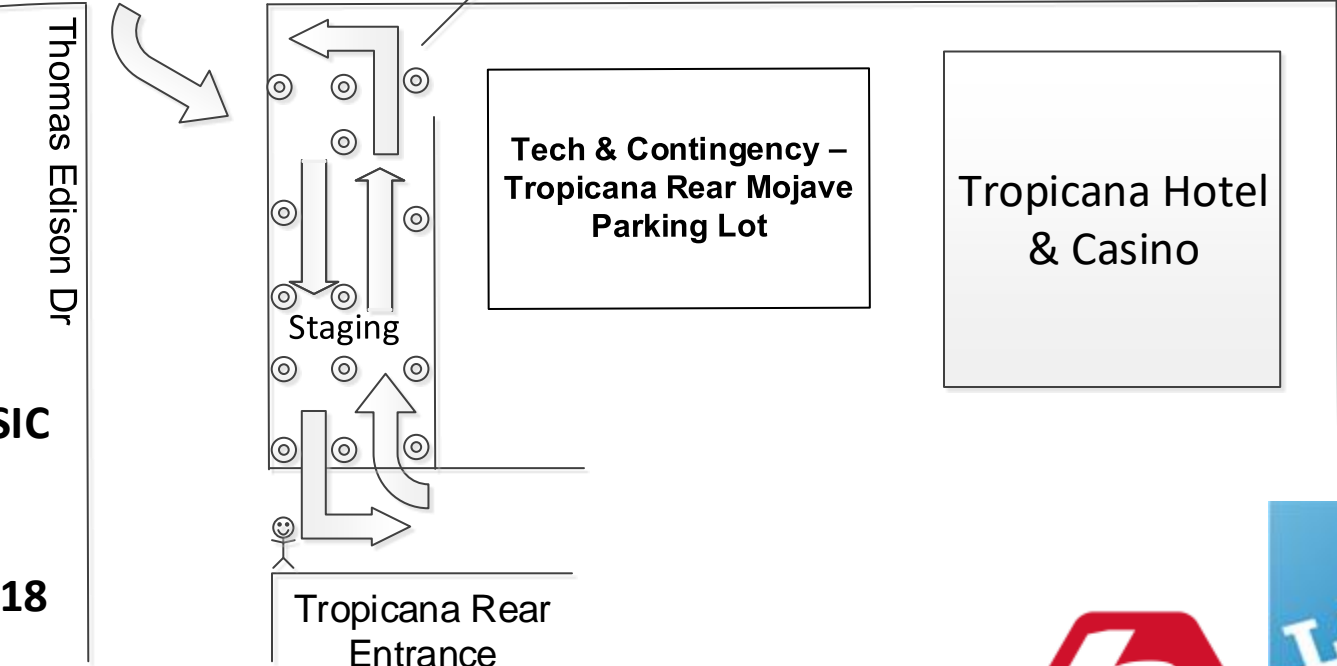

Casino Drive

Bruce Woodbury Dr

Dirt Lot Behind Tropicana

**LAUGHLIN DESERT CLASSIC**  
**“Duel in the Desert”**  
**Transfer Map**  
**Thursday October 11, 2018**  
**9 am – 4pm**  
**Friday, October 12, 2018**  
**10 am – 6 pm**