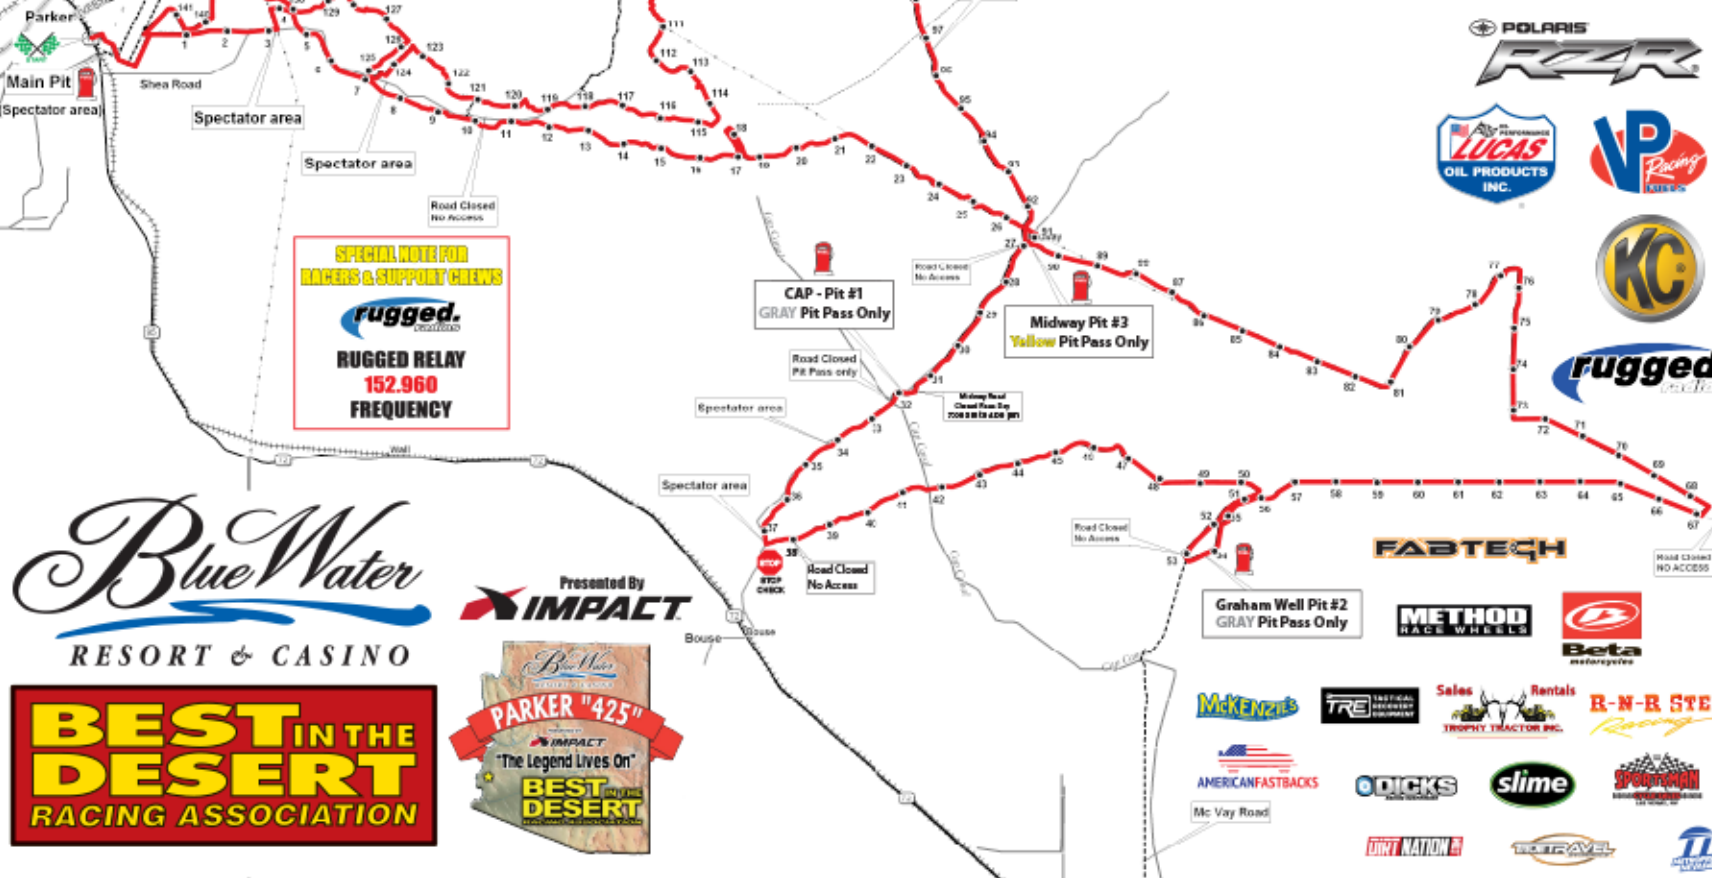

Blue Water
RESORT & CASINO

Presented By
IMPACT

GENERAL TIRE

POLARIS

rugged.
tools

SPECIAL NOTE FOR RACERS & SUPPORT CREWS
rugged.
RUGGED RELAY
152.960
FREQUENCY

CAP - Pit #1
GRAY Pit Pass Only

Midway Pit #3
Yellow Pit Pass Only

Graham Well Pit #2
GRAY Pit Pass Only

Blue Water
RESORT & CASINO

Presented By
IMPACT

BEST IN THE DESERT
RACING ASSOCIATION

FABTECH

METHOD
RACE WHEELS

MCKENZIE'S

TRE

Sales Rentals
TROPHY TRACTOR INC.

B-N-B STEEL
RACING

AMERICAN FASTBACKS

DICKS

slime

SPECTRUM

Mc Vay Road

OUT NATION

BE TRAVEL

2019 BLUEWATER RESORT PARKER "425" PARTICIPANT MAP