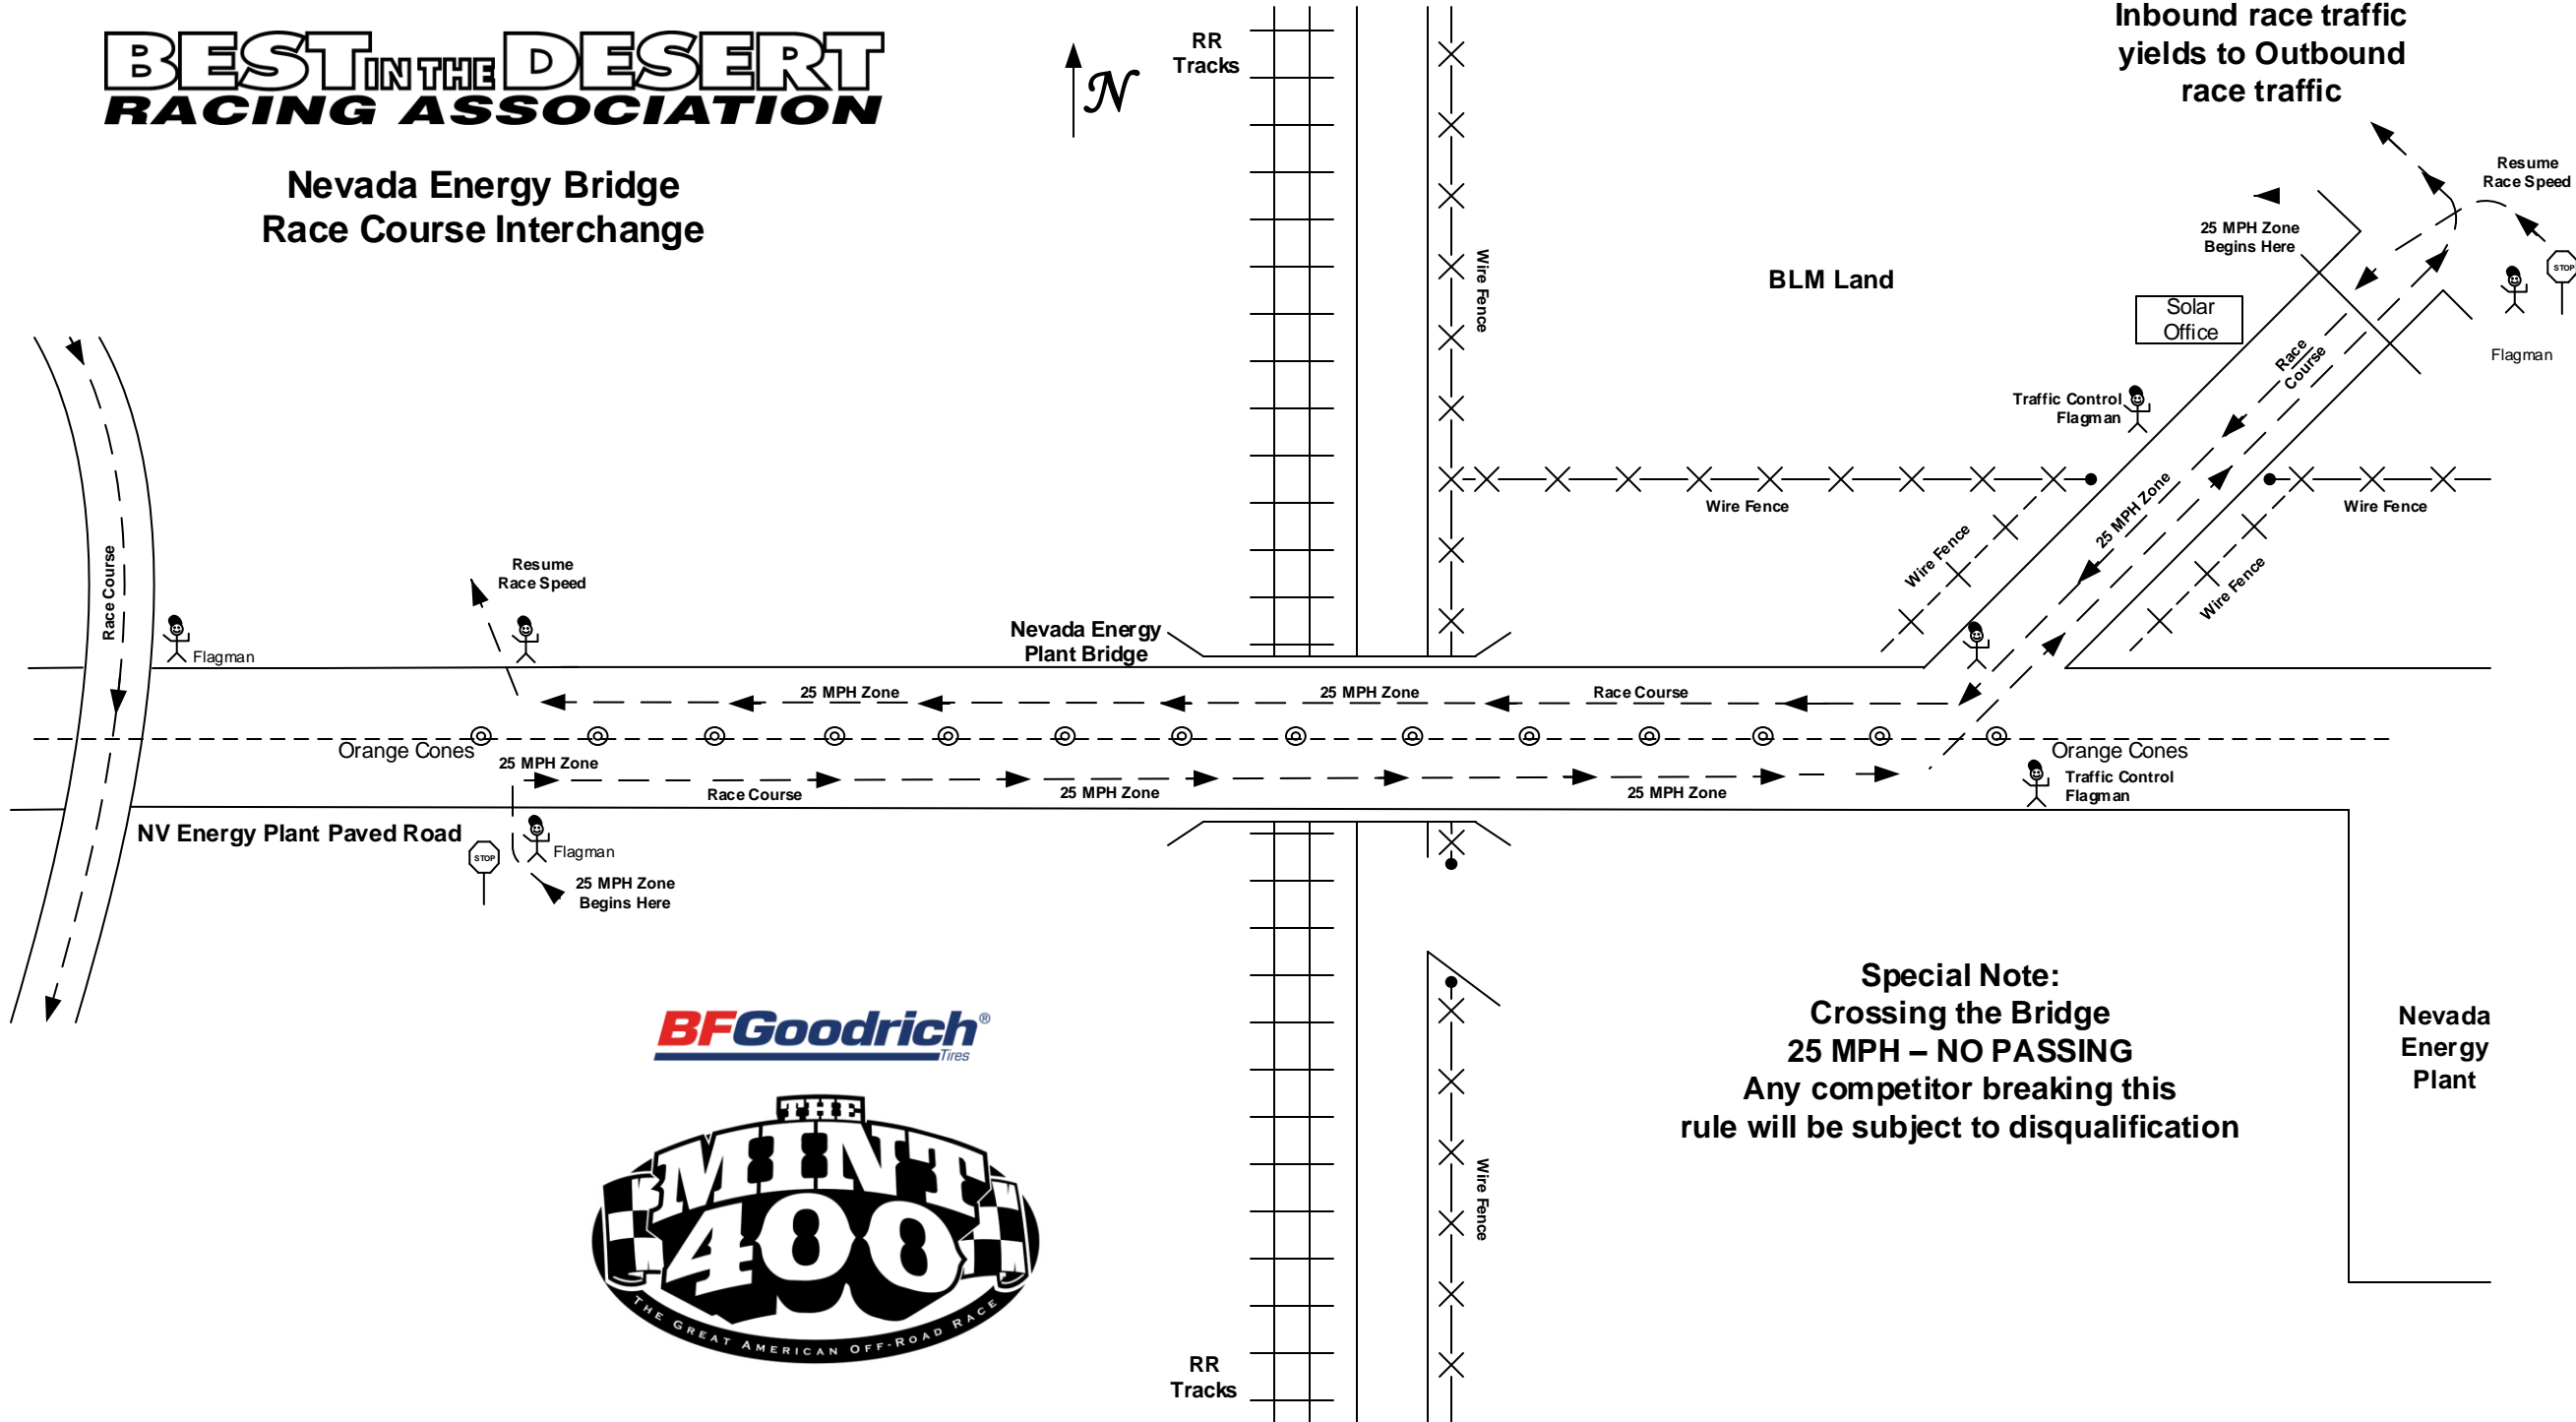

## Nevada Energy Bridge Race Course Interchange

RR Tracks

RR Tracks

BLM Land

Inbound race traffic yields to Outbound race traffic

25 MPH Zone Begins Here

Solar Office

Traffic Control Flagman

Resume Race Speed

Flagman

Nevada Energy Plant Bridge

25 MPH Zone

25 MPH Zone

Race Course

Orange Cones

25 MPH Zone

Race Course

25 MPH Zone

25 MPH Zone

Orange Cones

Traffic Control Flagman

NV Energy Plant Paved Road

Flagman

25 MPH Zone Begins Here