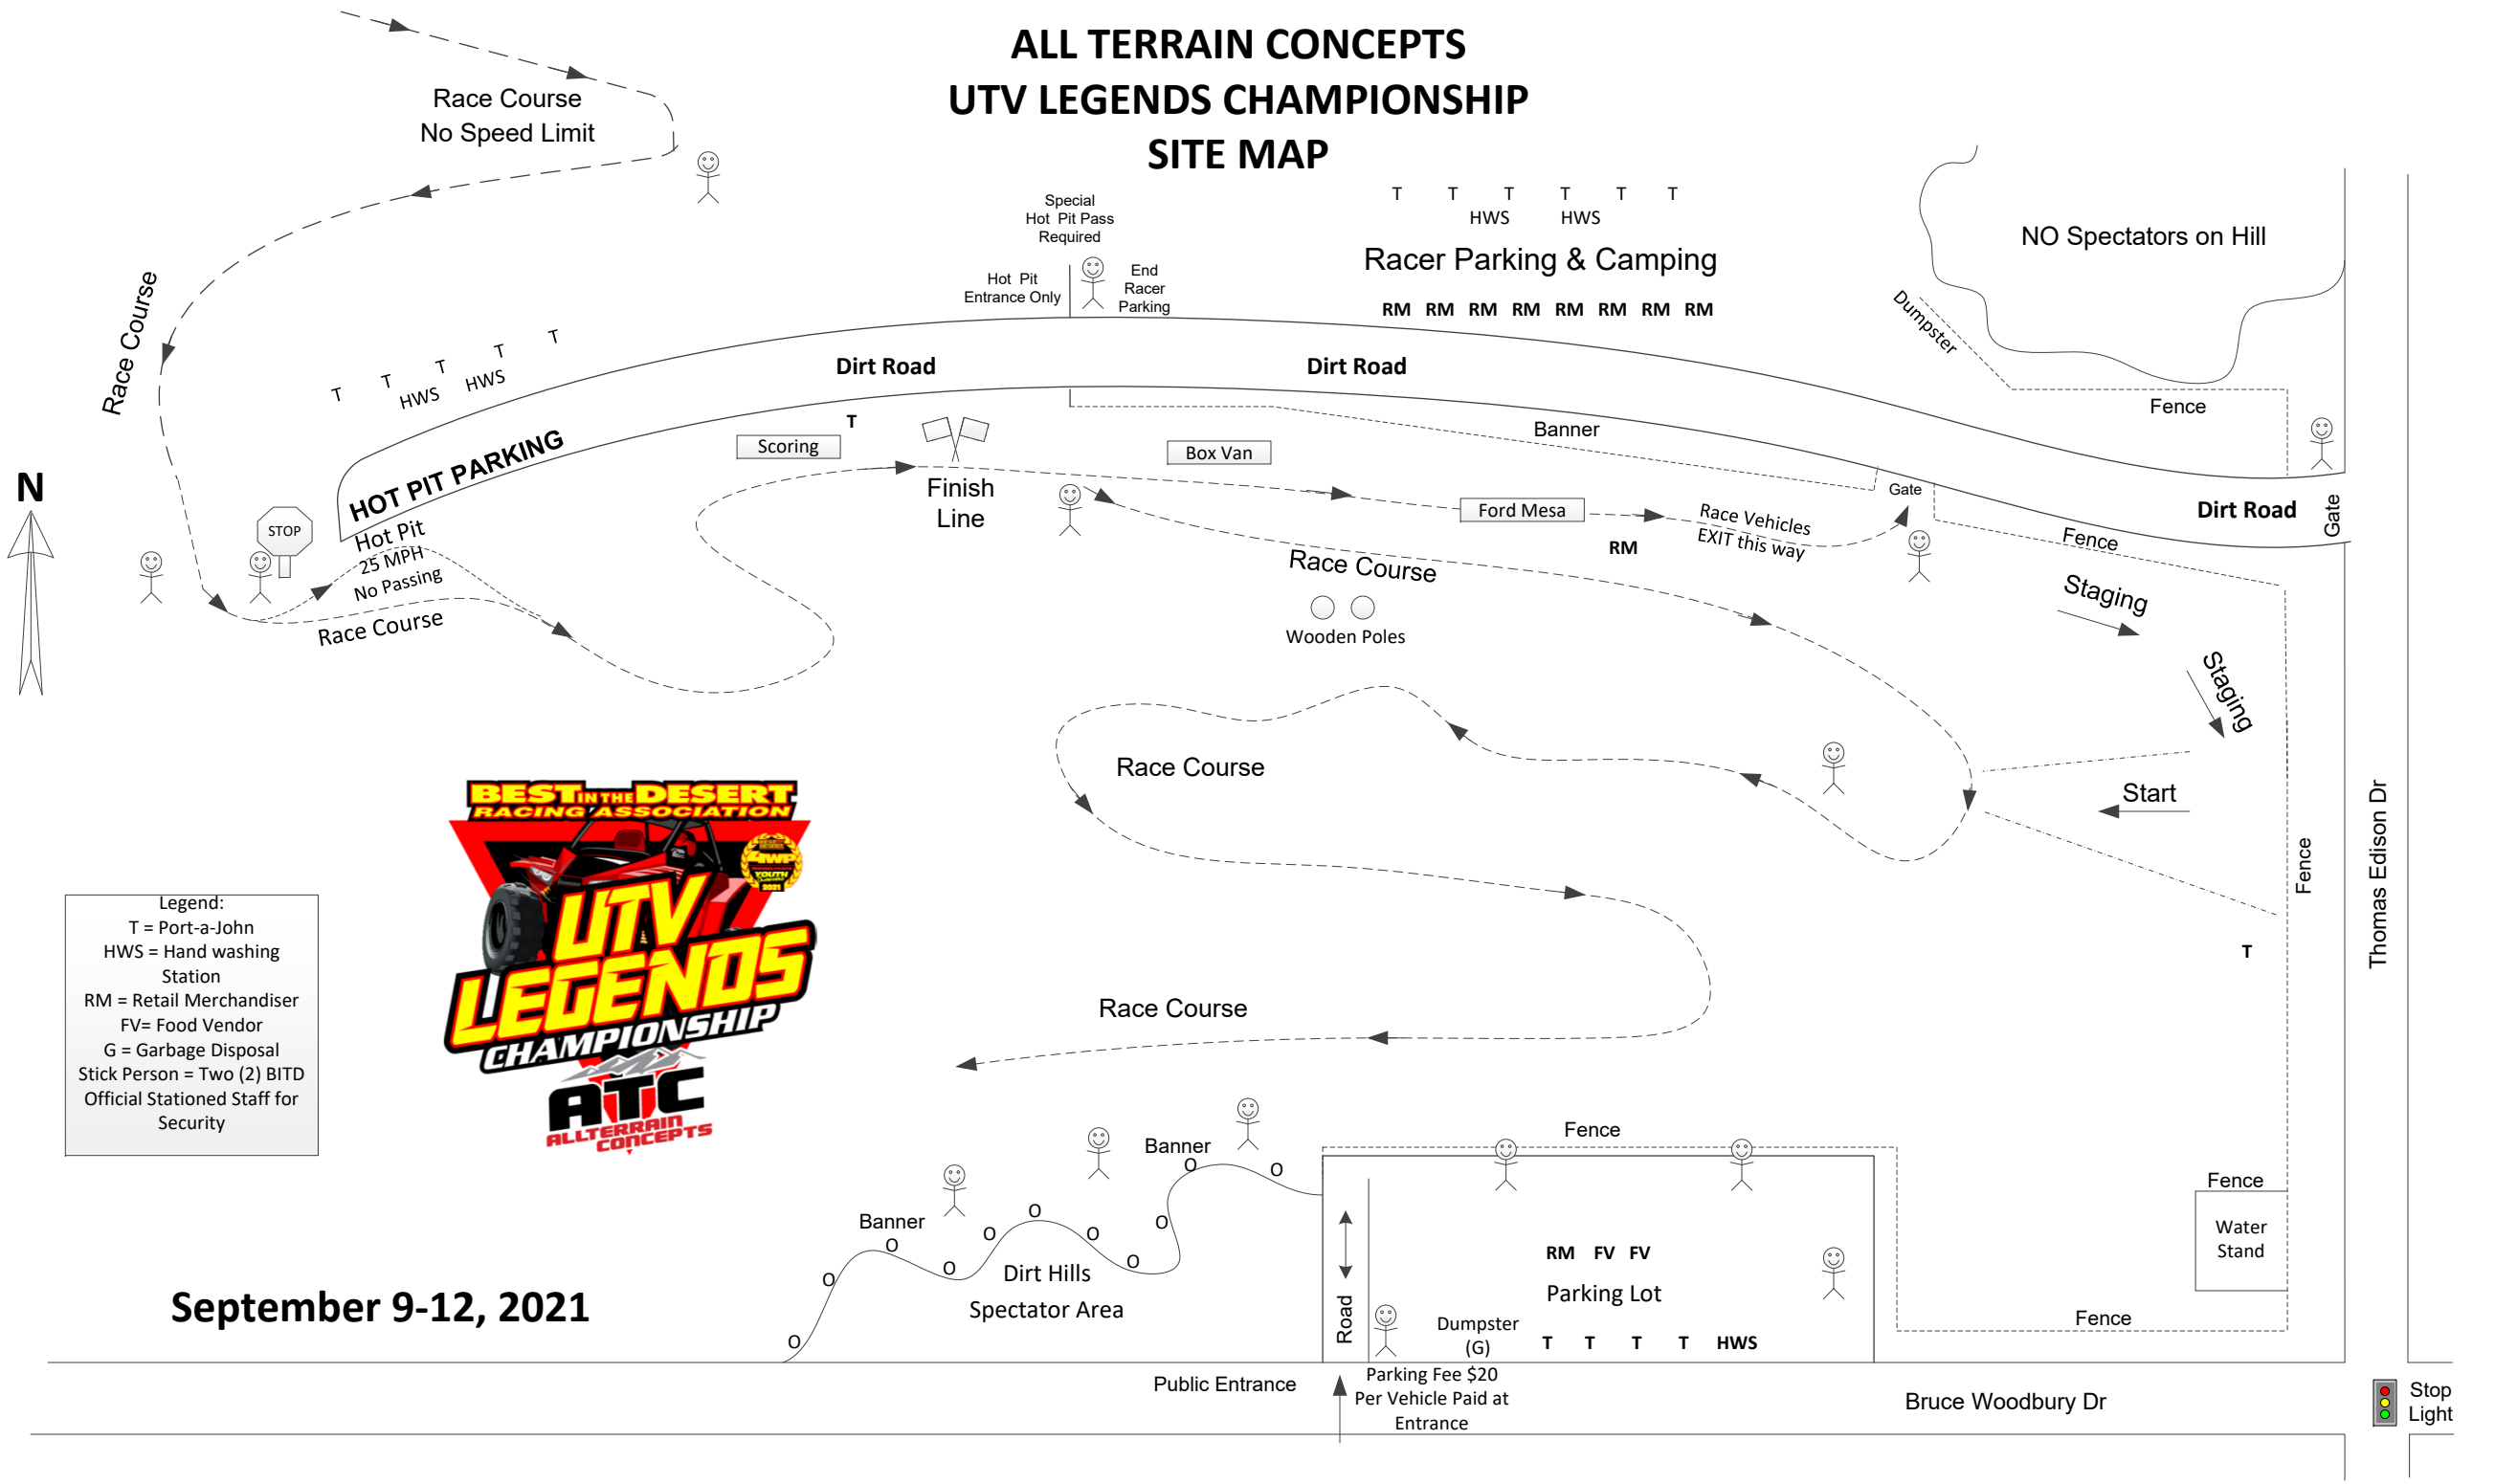

ALL TERRAIN CONCEPTS UTV LEGENDS CHAMPIONSHIP SITE MAP

- Legend:
- T = Port-a-John
 - HWS = Hand washing Station
 - RM = Retail Merchandiser
 - FV = Food Vendor
 - G = Garbage Disposal
 - Stick Person = Two (2) BITD Official Stationed Staff for Security

September 9-12, 2021

Stop Light