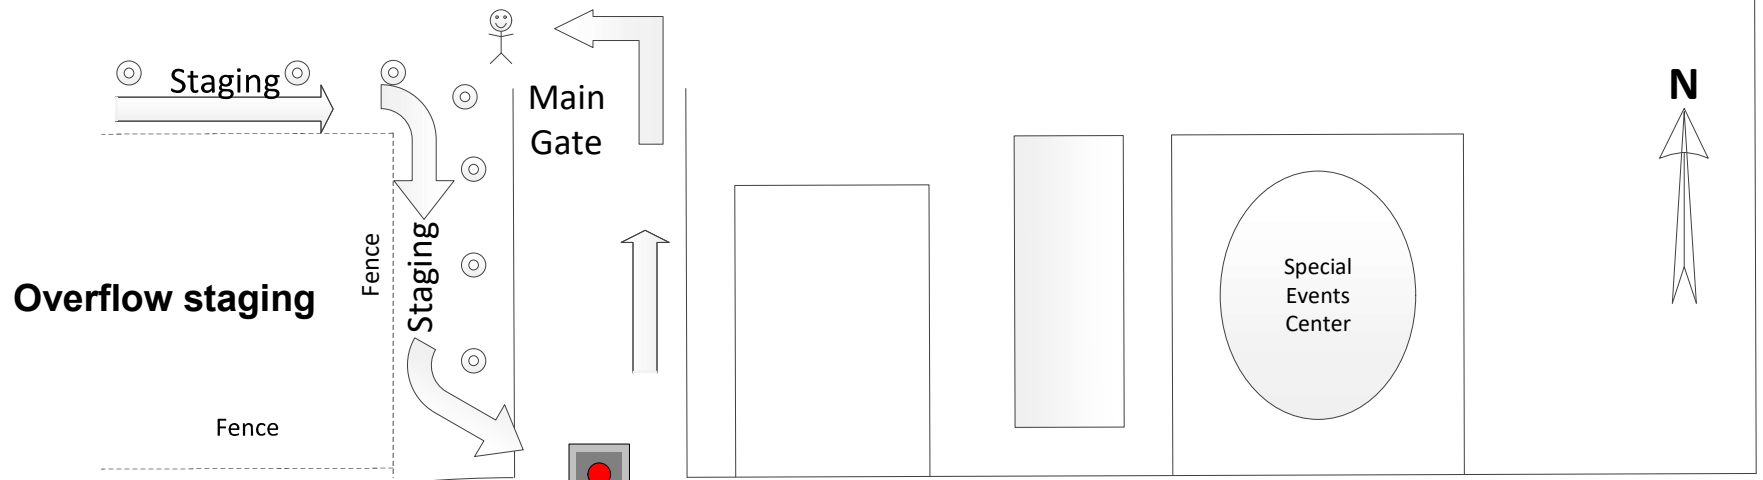

**2021 King Shocks
Laughlin Desert Classic
Transfer Map
Friday, September 23rd, 2021
9:00 AM – 4:00 PM**

Casino Drive