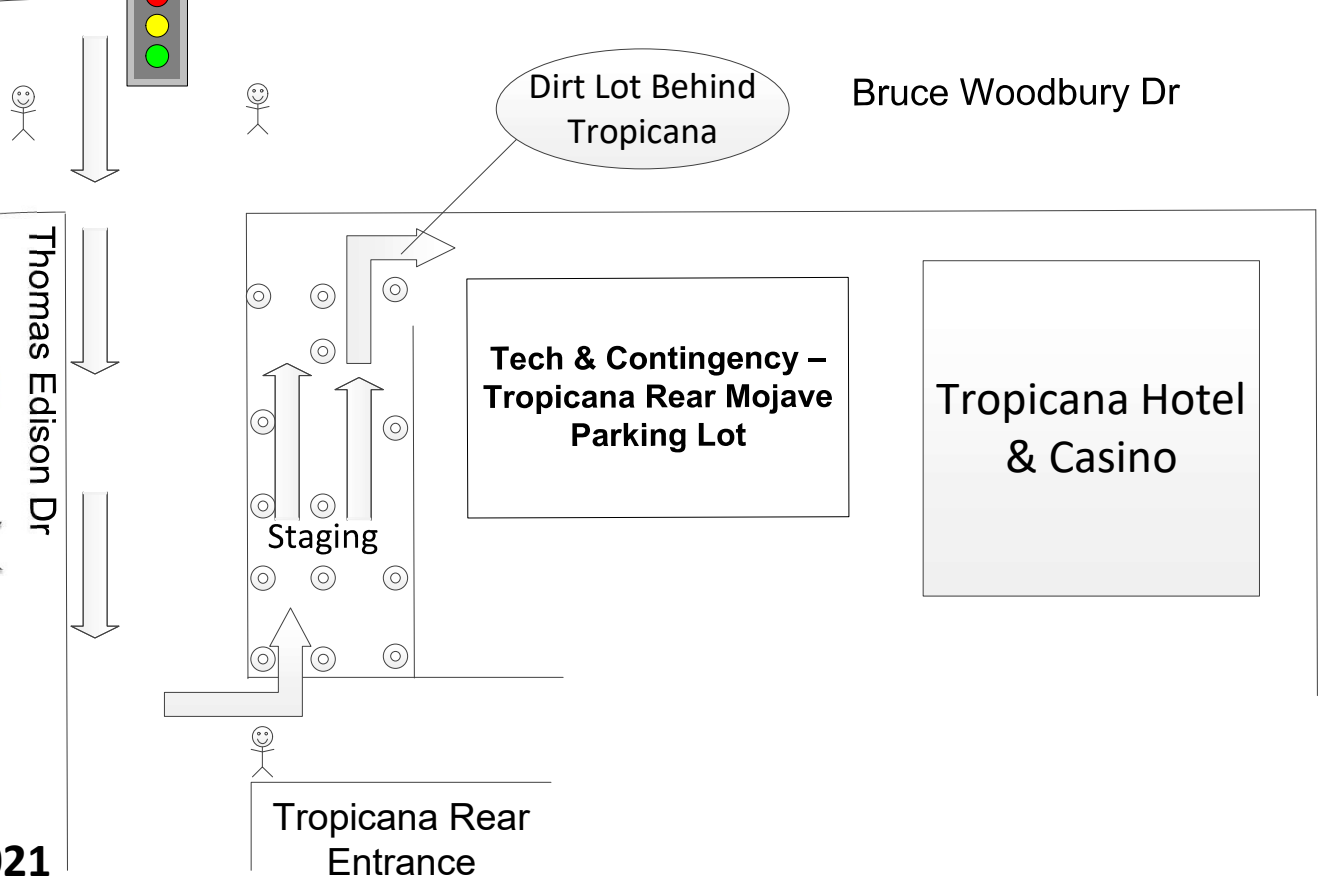

**2021 King Shocks
Laughlin Desert Classic
Transfer Map
Friday, September 23rd, 2021
9:00 AM – 4:00 PM**

Casino Drive