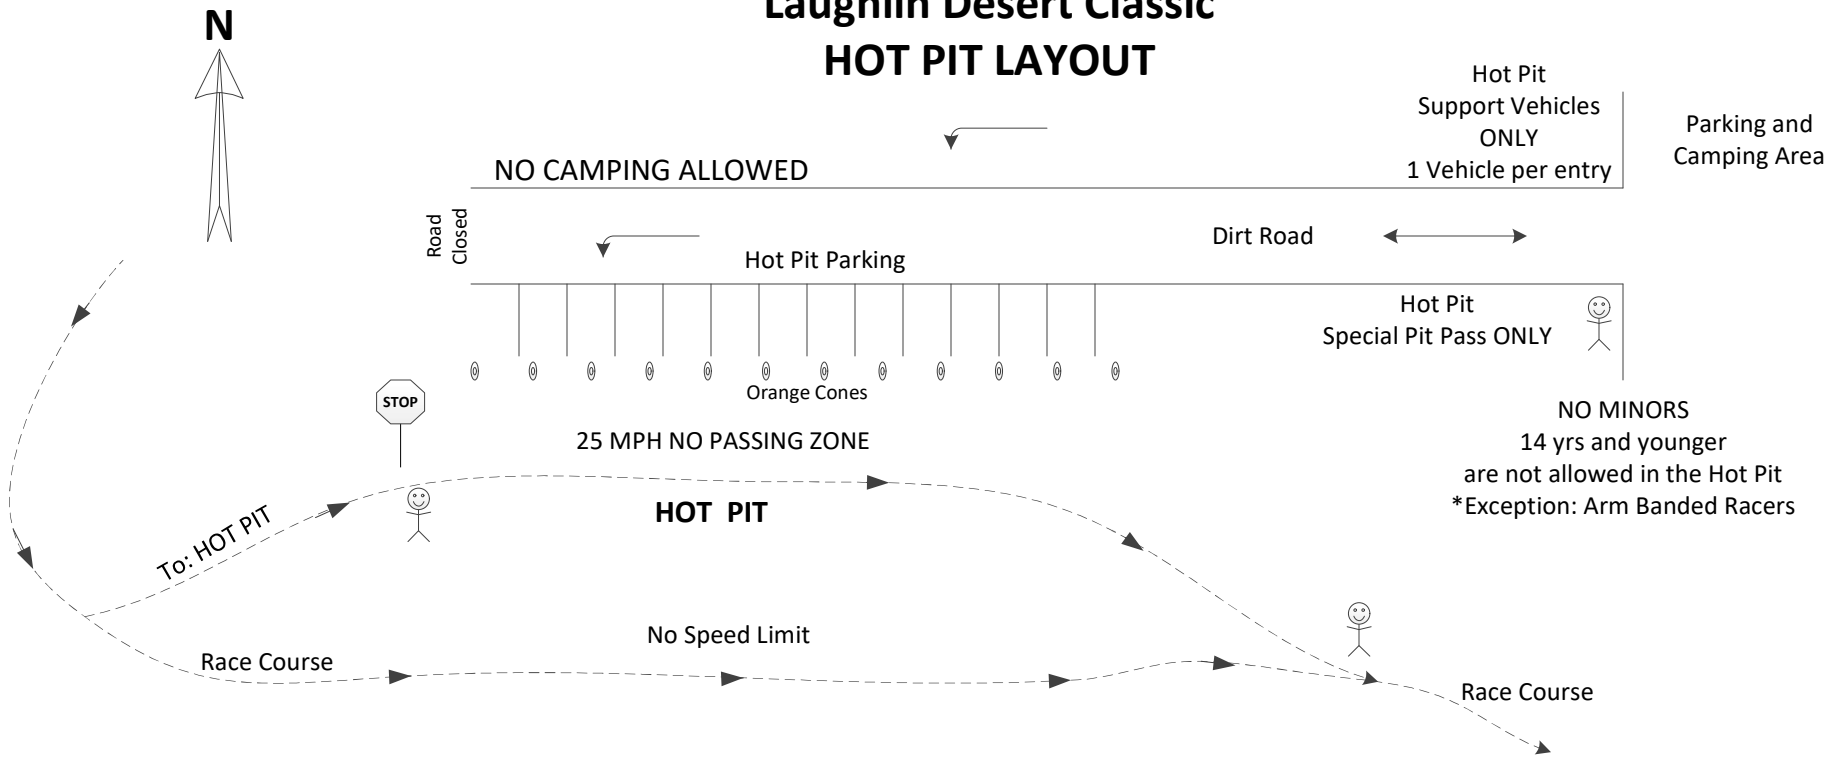

# Laughlin Desert Classic HOT PIT LAYOUT

**BEST IN THE DESERT  
RACING ASSOCIATION**

October 22<sup>nd</sup> – 23<sup>rd</sup>, 2022