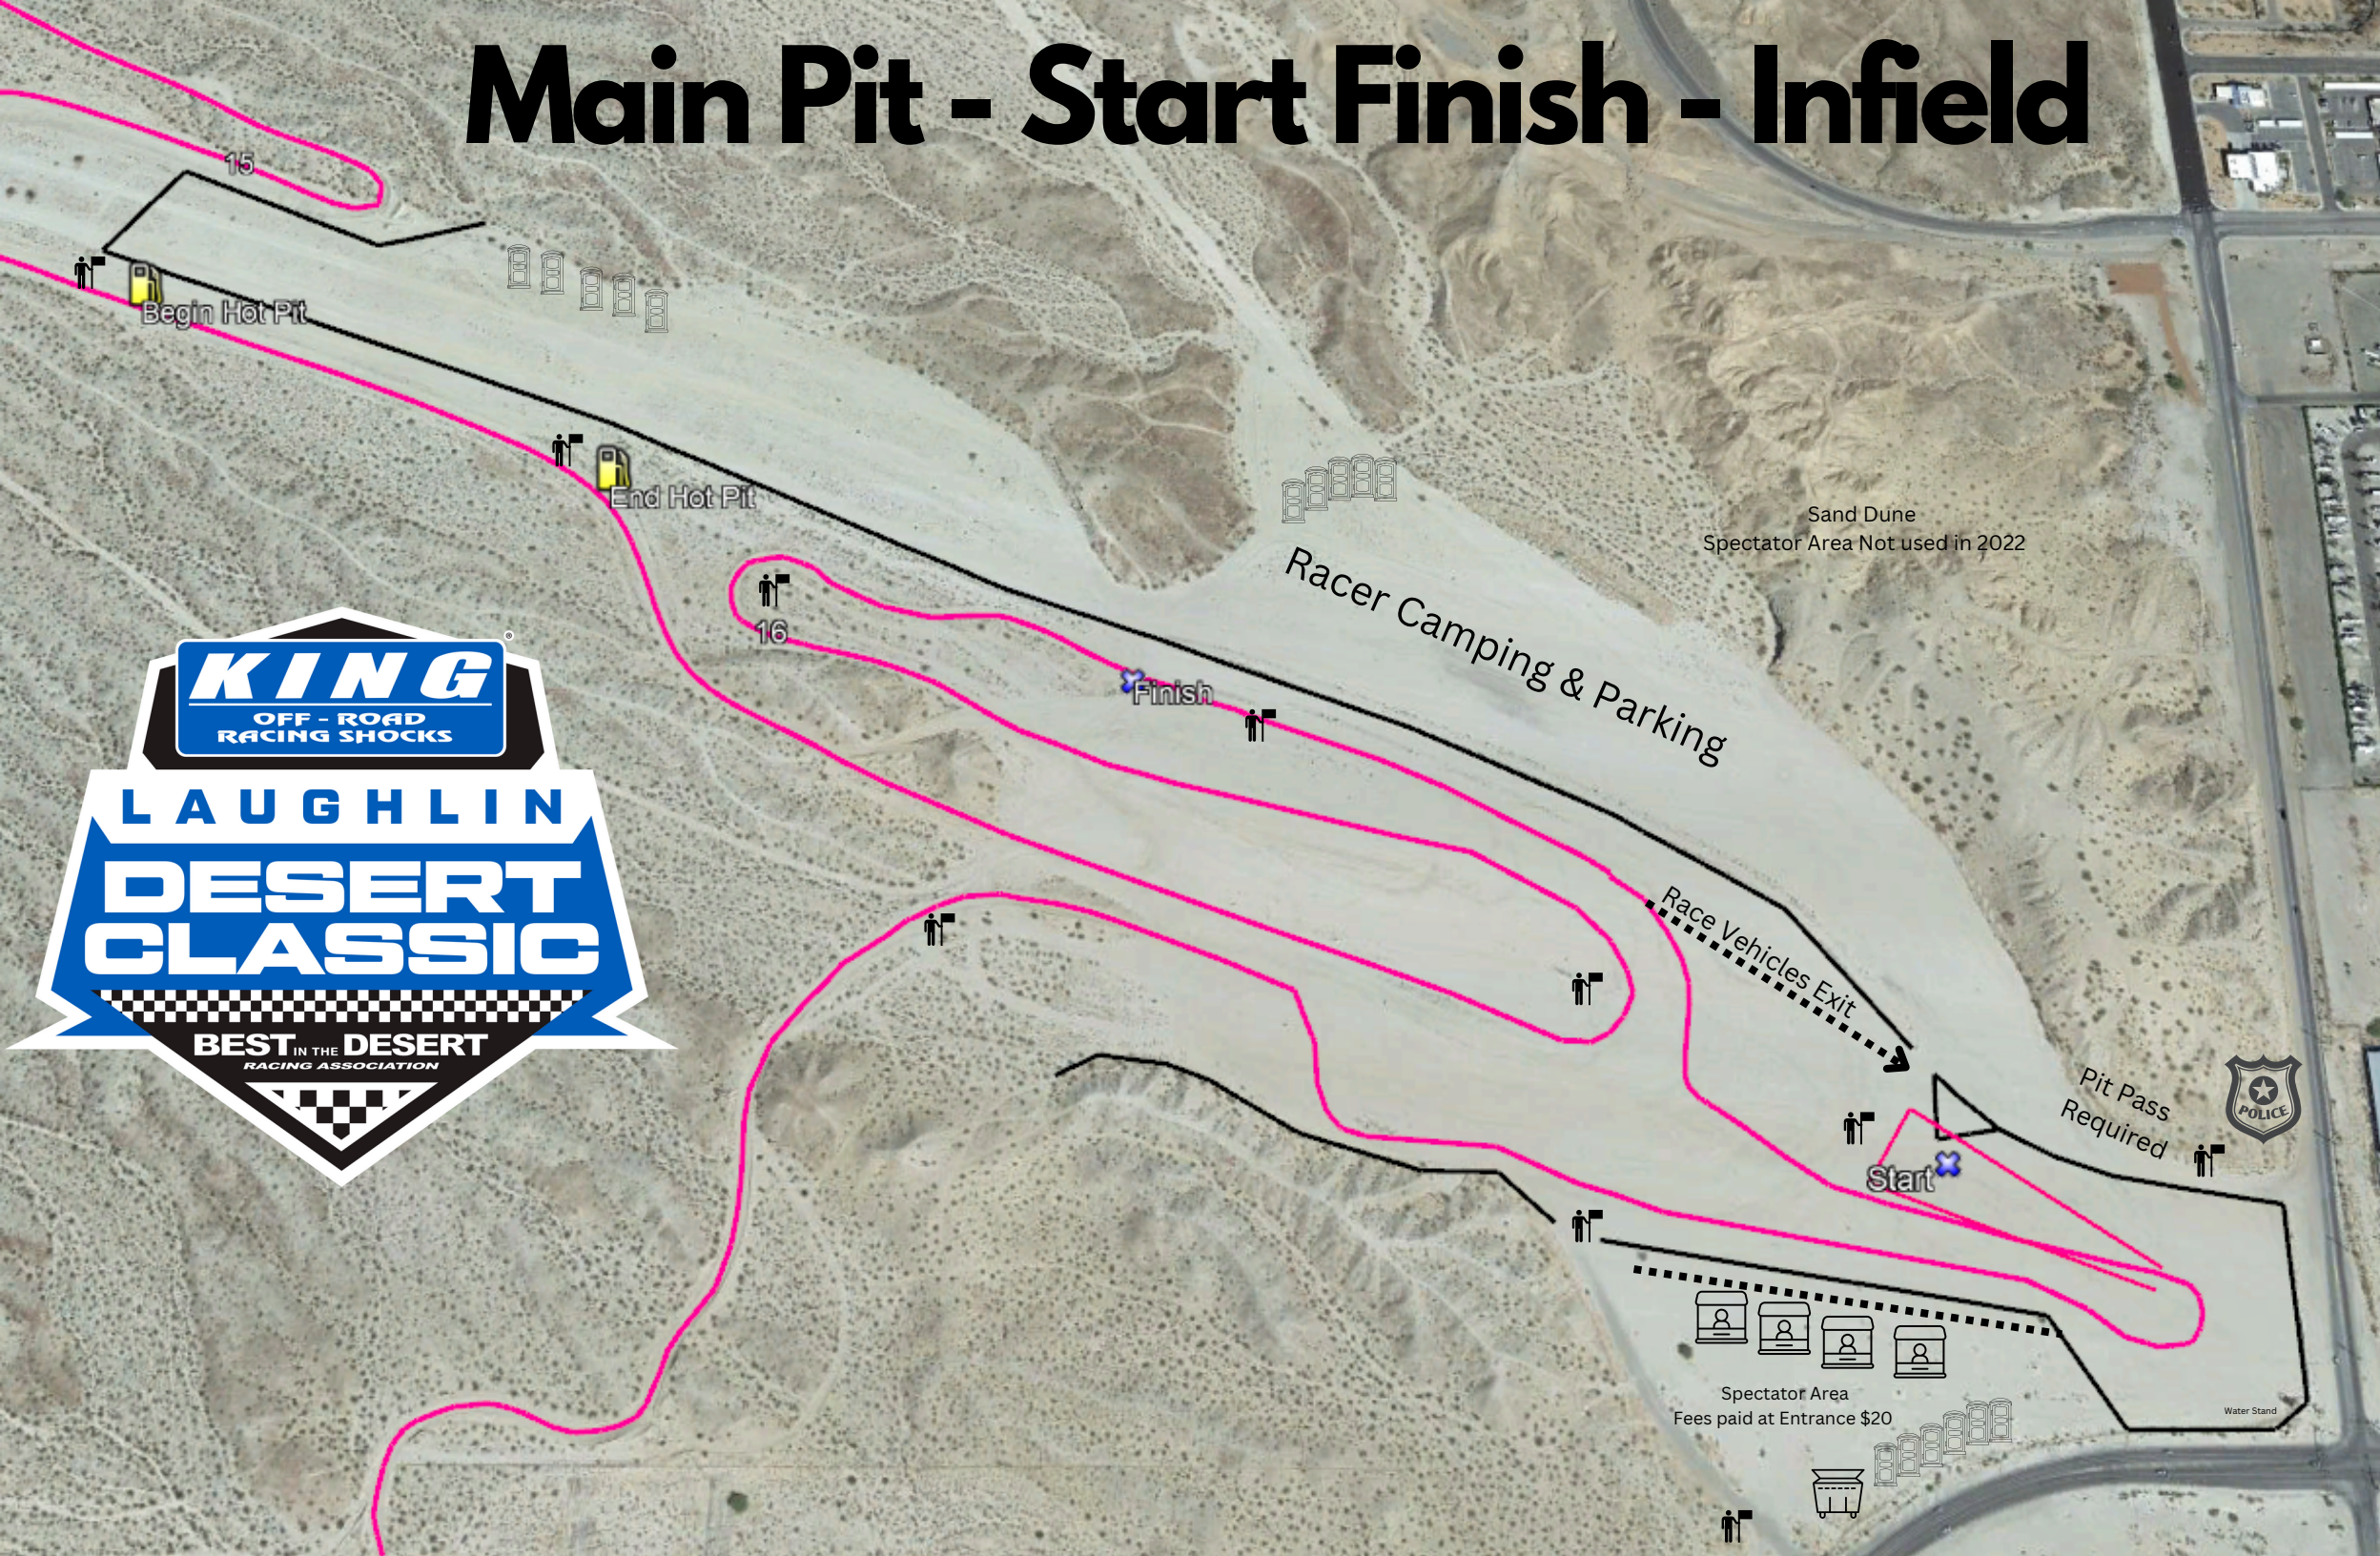

# Main Pit - Start Finish - Infield

Begin Hot Pit

End Hot Pit

Sand Dune  
Spectator Area Not used in 2022

Racer Camping & Parking

Finish

Race Vehicles Exit

Pit Pass  
Required

Start

Spectator Area  
Fees paid at Entrance \$20

Water Stand