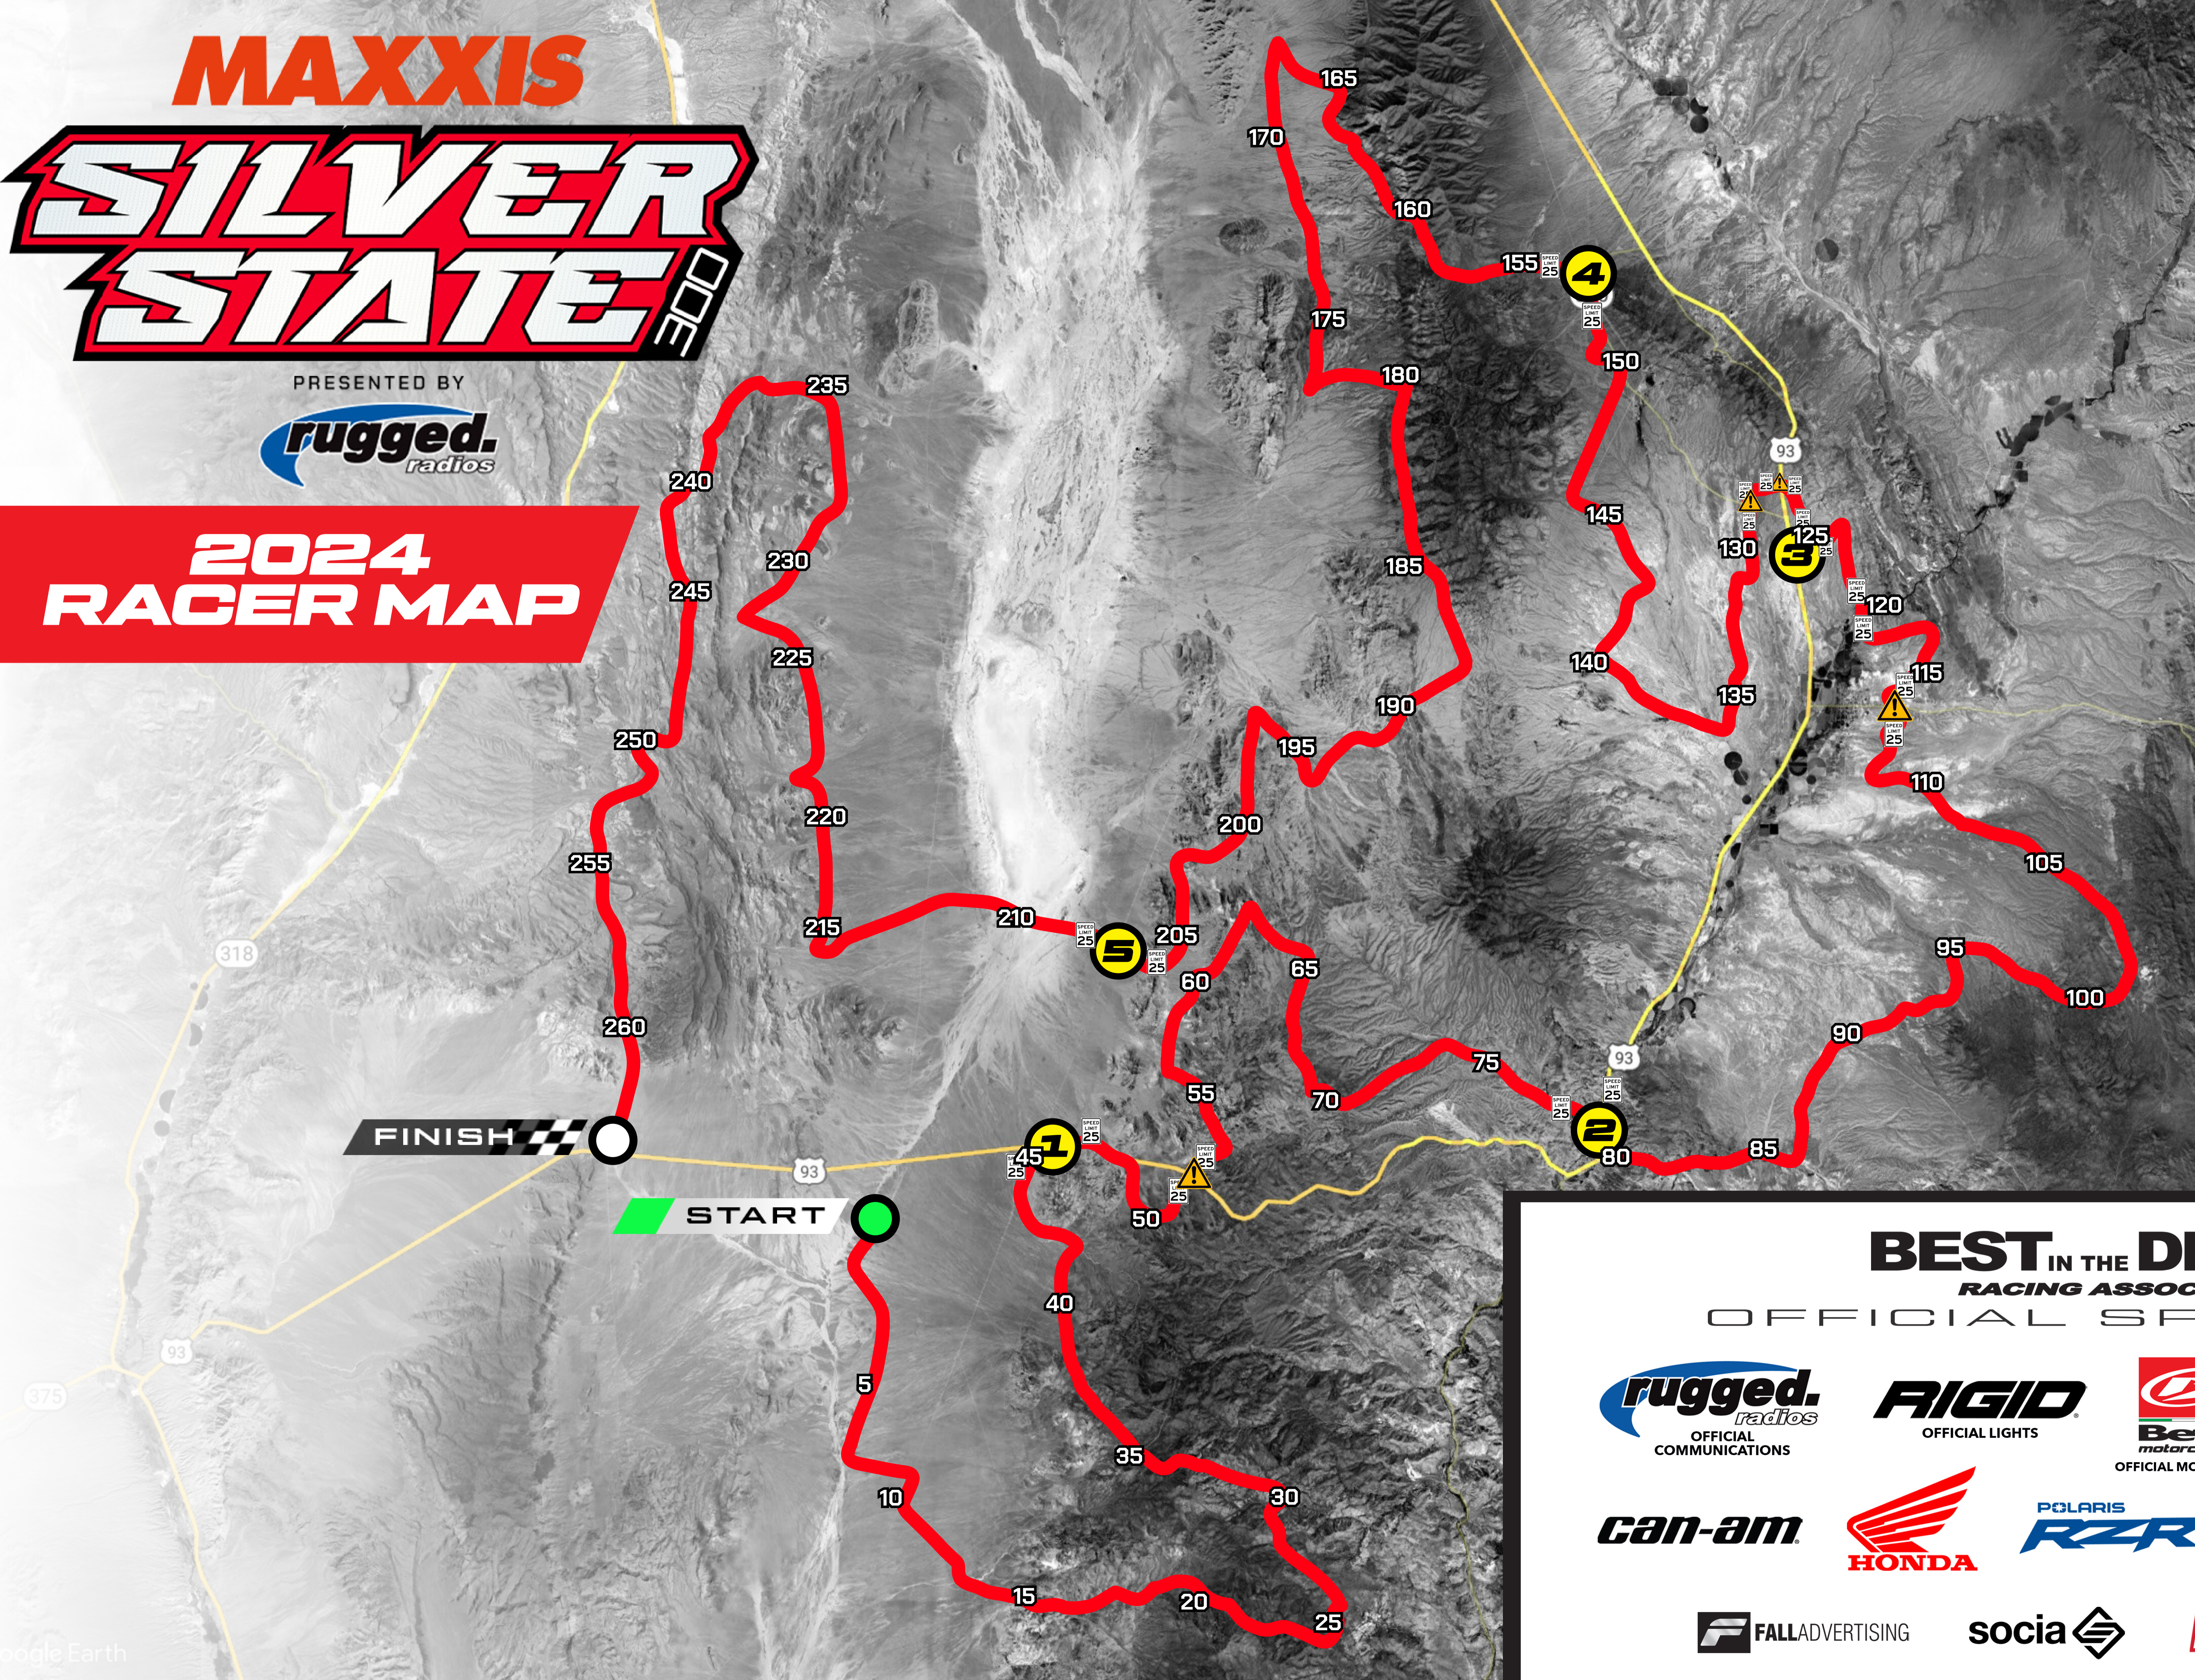

# SILVER STATE 300

PRESENTED BY

## 2024 RACER MAP

# BEST IN THE DESERT

RACING ASSOCIATION

- 1** PIT 1 DELAMAR VALLEY
- 2** PIT 2 CALIENTE
- 3** PIT 3 CATHEDRAL GORGE
- 4** PIT 4 CASTELTON
- 5** PIT 5 DRY LAKE VALLEY
- !** PAVED ROAD CROSSINGS